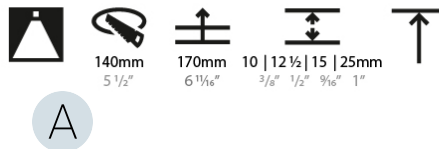

ELECTRICAL

Lamp Type: LED (Zhaga Standard)
Input Wattage (W): 28
Total Output Wattage (W): 26.4
Dimming: Tri-Mode (Non-Dimming and Phase Dimming (120Vac only) and 0-10V Dimming)
Driver Included: No
Driver Location: Recessed Housing
Driver Type: Constant Current - Universal
Driver Class: Class 2
Housing: See components
Input Voltage (V): 120 - 277
Constant Current (MA): 700

LED

Number of LEDs: 1
Color Temperature (°K): 2700 / 3000 / 3500 / 4000
Max. Delivered Lumen (lm): 2156 / 2244 / 2377 / 2425
Nominal Lumen (lm): 2909 / 3028 / 3208 / 2373
CRI: >90 CRI
Lamp Life (hrs): 50000
Upon Request: RGB-W Tunable White Special Color Temperature Special LED

OPTICAL

Reflector°: 18 / 34
Optic°: Lens Pack - No Lens / Linear Spread Lens / Honeycomb / Spread Lens
Adjustability: Fixed
Upon Request: Special Beam Angles

RATINGS AND CERTIFICATIONS

382, F 416-247-9319, www.zaneen.com
Certified by Intertek for North American standards at the end of the existing Model #. For assistance on 'custom' specifications, contact zteam@zaneen.com.
In a constant effort to supply the best product, we reserve the right to change specifications or materials without notice. The most recent specification sheets are found at zaneen.com
IP rating: IP20