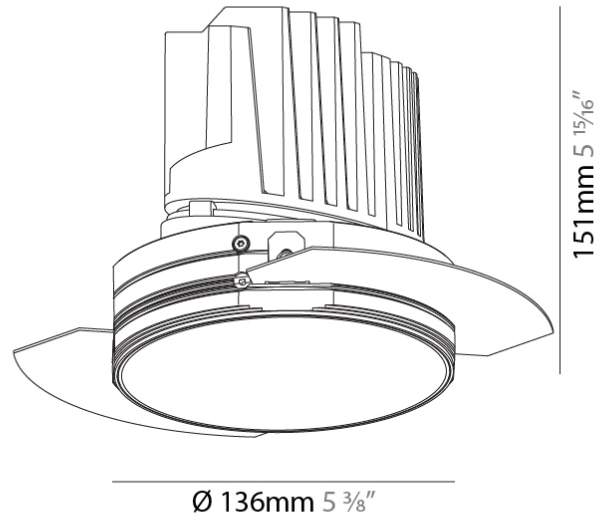

ELECTRICAL

Lamp Type: LED (Zhaga Standard)
Input Wattage (W): 13.2 / 16.5
Total Output Wattage (W): 12.1 / 14.7
Dimming: Tri-Mode (Non-Dimming and Phase Dimming (120Vac only) and 0-10V Dimming)
Driver Included: No
Driver Location: Recessed Housing
Driver Type: Constant Current - Universal
Driver Class: Class 2
Housing: See components
Input Voltage (V): 120 - 277
Constant Current (MA): 350

LED

Number of LEDs: 1
Color Temperature (°K): 2700 / 3000 / 3500 / 4000
Max. Delivered Lumen (lm): 814 / 877 / 911 / 930
Nominal Lumen (lm): 1246 / 1342 / 1396 / 1424
CRI: >90 CRI
Efficiency (%): 90.5
Lamp Life (hrs): 50000
Upon Request: RGB-W Tunable White Special Color Temperature Special LED

OPTICAL

Reflector°: 10
Optic°: Lens Pack - No Lens / Linear Spread Lens / Honeycomb / Spread Lens
Upon Request: Special Beam Angles

RATINGS AND CERTIFICATIONS

382, F 416-247-9319, www.zaneen.com

Created by Zaneen Lighting for North American Standards. At the end of the existing Model #. For assistance on 'custom' specifications, contact zteam@zaneen.com. In a constant effort to supply the best product, we reserve the right to change specifications or materials without notice. The most recent specification sheets are found at zaneen.com

IP rating: IP20