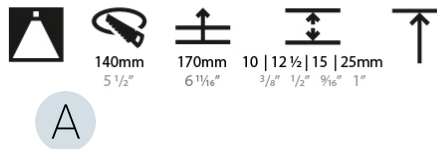

ELECTRICAL

Lamp Type: LED (Zhaga Standard)
Input Wattage (W): 13.2 / 16.5
Total Output Wattage (W): 12.1 / 14.7
Dimming: Tri-Mode (Non-Dimming and Phase Dimming (120Vac only) and 0-10V Dimming)
Driver Included: No
Driver Location: Recessed Housing
Driver Type: Constant Current - Universal
Driver Class: Class 2
Housing: See components
Input Voltage (V): 120 - 277
Constant Current (MA): 350

LED

Number of LEDs: 1
Color Temperature (°K): 2700 / 3000 / 3500 / 4000
Max. Delivered Lumen (lm): 814 / 877 / 911 / 930
Nominal Lumen (lm): 1246 / 1342 / 1396 / 1424
CRI: >90 CRI
Efficiency (%): 90.5
Lamp Life (hrs): 50000
Upon Request: RGB-W Tunable White Special Color Temperature Special LED

OPTICAL

Reflector°: 10
Optic°: Lens Pack - No Lens / Linear Spread Lens / Honeycomb / Spread Lens
Upon Request: Special Beam Angles

RATINGS AND CERTIFICATIONS

382, F 416-247-9319, www.zaneen.com

Created by Zaneen Lighting for North American Standards. At the end of the existing Model #. For assistance on 'custom' specifications, contact zteam@zaneen.com. In a constant effort to supply the best product, we reserve the right to change specifications or materials without notice. The most recent specification sheets are found at zaneen.com

IP rating: IP20