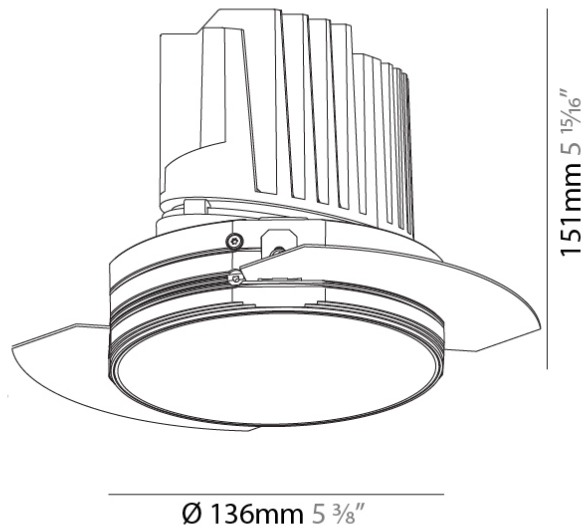

ELECTRICAL

Lamp Type: LED (Zhaga Standard)
Input Wattage (W): 28
Total Output Wattage (W): 26.4
Dimming: Tri-Mode (Non-Dimming and Phase Dimming (120Vac only) and 0-10V Dimming)
Driver Included: No
Driver Location: Recessed Housing
Driver Type: Constant Current - Universal
Driver Class: Class 2
Housing: See components
Input Voltage (V): 120 - 277
Constant Current (MA): 700

LED

Number of LEDs: 1
Color Temperature (°K): 2700 / 3000 / 3500 / 4000
Max. Delivered Lumen (lm): 2156 / 2244 / 2377 / 2425
Nominal Lumen (lm): 2909 / 3028 / 3208 / 2373
CRI: >90 CRI
Lamp Life (hrs): 50000
Upon Request: RGB-W Tunable White Special Color Temperature Special LED

OPTICAL

Reflector°: 18 / 34
Optic°: Lens Pack - No Lens / Linear Spread Lens / Honeycomb / Spread Lens
Adjustability: Fixed
Upon Request: Special Beam Angles

RATINGS AND CERTIFICATIONS

382, F 416-247-9319, www.zaneen.com
Certified by Intertek for North American standards at the end of the existing Model #. For assistance on 'custom' specifications, contact zteam@zaneen.com.
In a constant effort to supply the best product, we reserve the right to change specifications or materials without notice. The most recent specification sheets are found at zaneen.com
IP rating: IP20